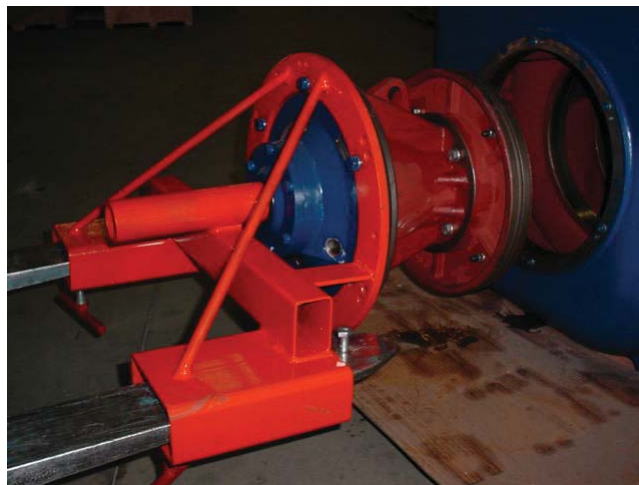

SUMMIT™

SN

Remove your SNO8 and SNO10 powerend quickly and safely with our **SUMMIT PUMP Inc.** Powerend Removal Fixture.

POWEREND REMOVAL FIXTURE

SUMMIT™
PUMP, Inc

www.SUMMITPUMP.com

© 2013 SUMMIT PUMP, Inc